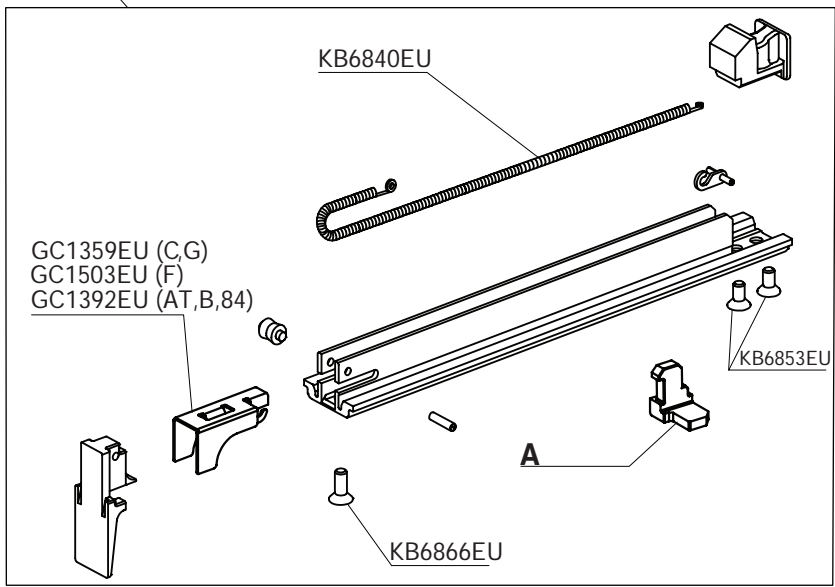

SFT10XP Fine Wire Stapler

NFE06S-R Revised May 29, 2012 (Replaces 4/4/12) © 2012 by SENCO Brands, Inc. Cincinnati, Ohio 45245—U.S.A.

EU DESIGNED PARTS CAN BE DIFFERENT

Available Plugs

(Not Included with Tool)

	PC0479 ✓
1/4" Body	
Ind. Interchange 1/4" NPT	
	PC0486
3/8" Body	
Ind. Interchange 1/4" NPT	
	PC0468 ✓
1/4" Body	
Tru-Flate 1/4" NPT	
	PC0474
3/8" Body	
Tru-Flate 1/4" NPT	

✓ **Recommended Plugs**
Plugs shown smaller than actual size