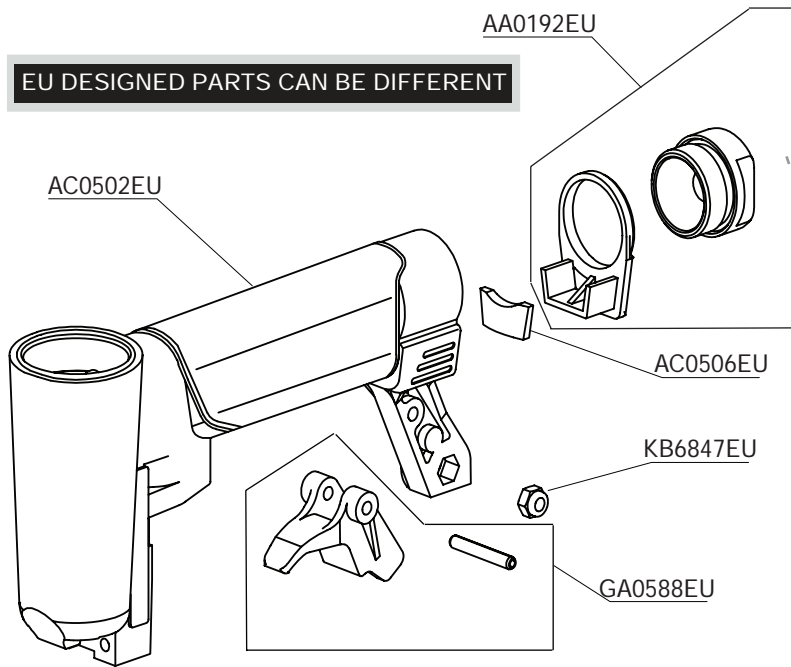

SFT10XP Fine Wire Stapler

SENCO

- Does Not Include O-rings
- No incluye sellos de gomas
- Ohne Dichtringe
- Joints exclus

EU DESIGNED PARTS CAN BE DIFFERENT

Contents of YK0802EU Kit
Contents of YK0803EU Kit

Tool #

- 6S2001N A/D (EU)
- 6S2061N AT (EU)
- 6S2011N B (EU)
- 6S2021N C (EU)
- 6S2031N E (EU)
- 6S2041N F (EU)
- 6S2051N G (EU)
- 6S2071N 84 (EU)

Model	A	B	C	D	E
A/D WIRE	GC1521EU	GA0581EU	FA0283EU	GA0697EU	EA0247EU
AT WIRE	GC1368EU	GA0584EU	FA0294EU	GA0596EU	EA0256EU
B WIRE	GC1368EU	GA0584EU	FA0286EU	GA0592EU	EA0245EU
C WIRE	GC1368EU	GA0580EU	FA0282EU	GA0589EU	EA0244EU
E WIRE	GC1521EU	GA0581EU	FA0289EU	GA0697EU	EA0250EU
F WIRE	GC1504EU	GA0584EU	FA0288EU	GA0694EU	EA0283EU
G WIRE	GC1368EU	GA0580EU	FA0292EU	GA0589EU	EA0251EU
84 WIRE	GC1368EU	GA0698EU	FA0331EU	GA0699EU	EA0305EU