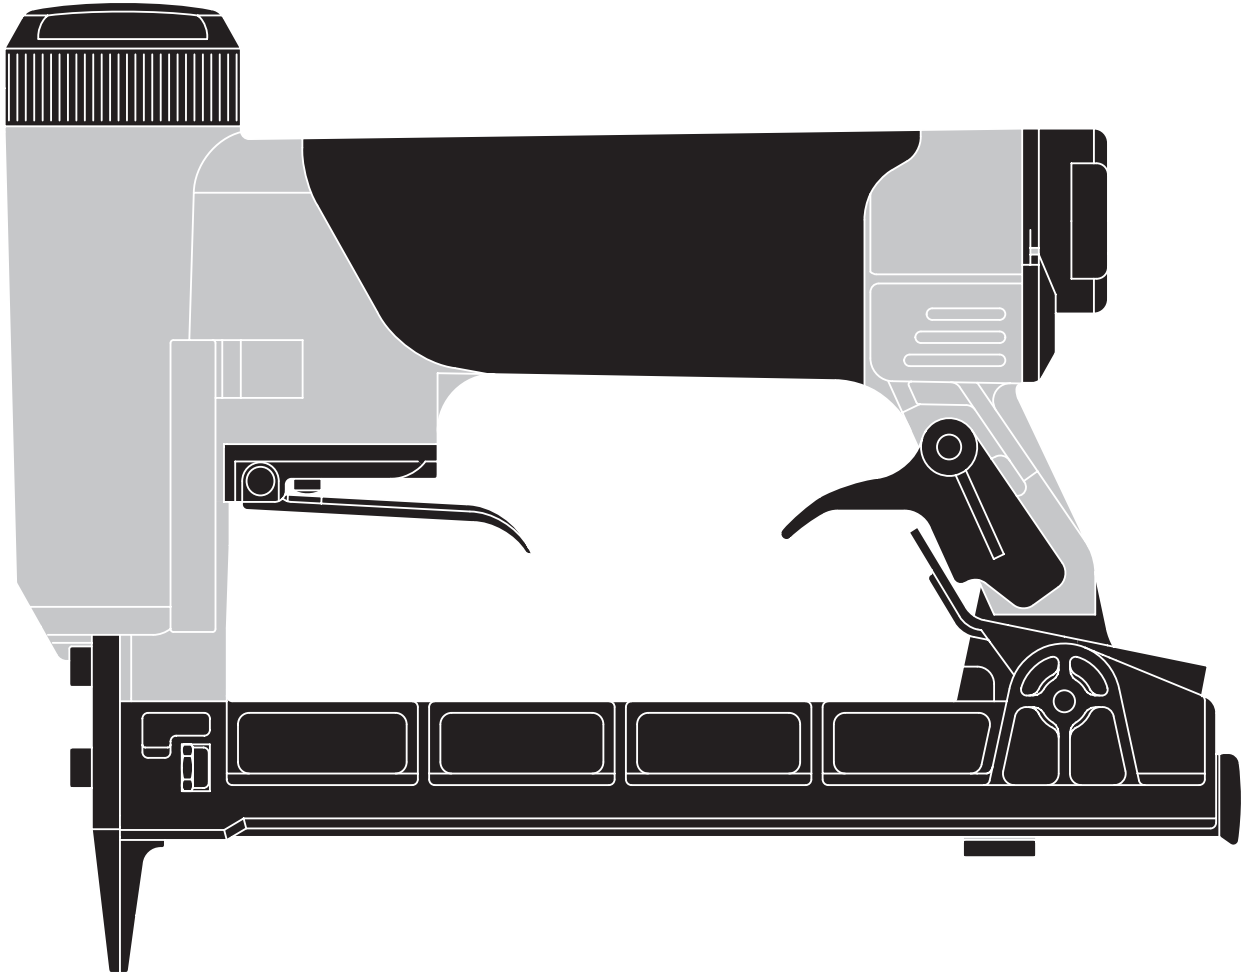

SENCO®

SFT10XP Fine Wire Stapler Parts Chart

NFE06S-R Revised May 29, 2012 (Replaces 4/4/12) © 2012 by SENCO Brands, Inc. Cincinnati, Ohio 45245—U.S.A.

Verpa Senco BV
Pascallaan 88
8218 NJ LELYSTAD
The Netherlands
EMEA Website: www.senco-emea.com