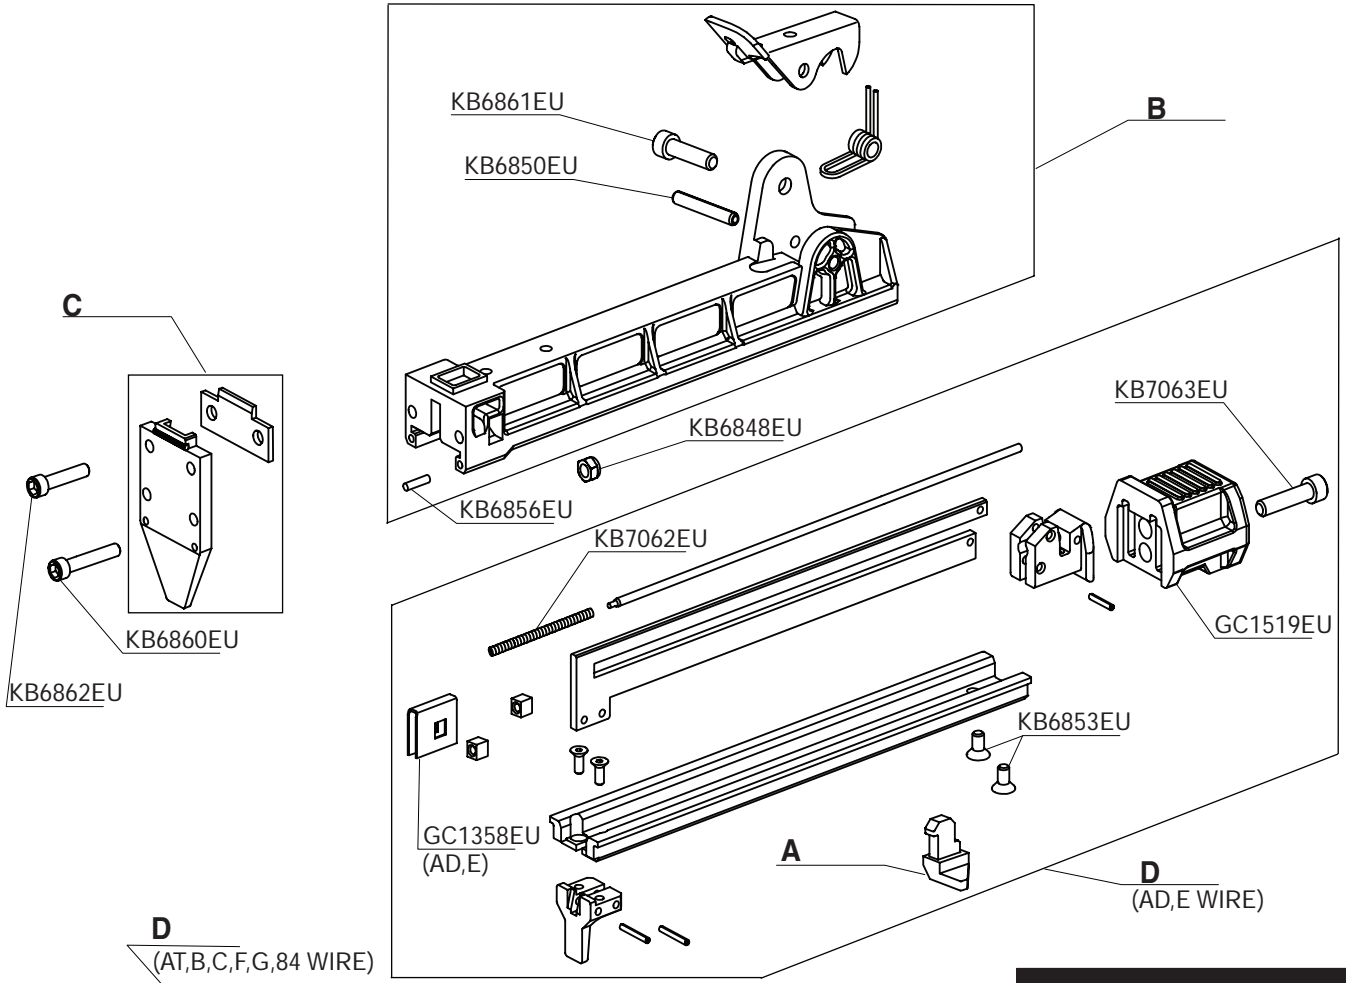

SFT10XP Fine Wire Stapler

NFE06S-R Revised May 29, 2012 (Replaces 4/4/12) © 2012 by SENCO Brands, Inc. Cincinnati, Ohio 45245—U.S.A.

EU DESIGNED PARTS CAN BE DIFFERENT

Available Plugs

(Not Included with Tool)

	PC0479 ✓
1/4" Body	
Ind. Interchange 1/4" NPT	
	PC0486
3/8" Body	
Ind. Interchange 1/4" NPT	
	PC0468 ✓
1/4" Body	
Tru-Flate 1/4" NPT	
	PC0474
3/8" Body	
Tru-Flate 1/4" NPT	

✓ **Recommended Plugs**
Plugs shown smaller than actual size