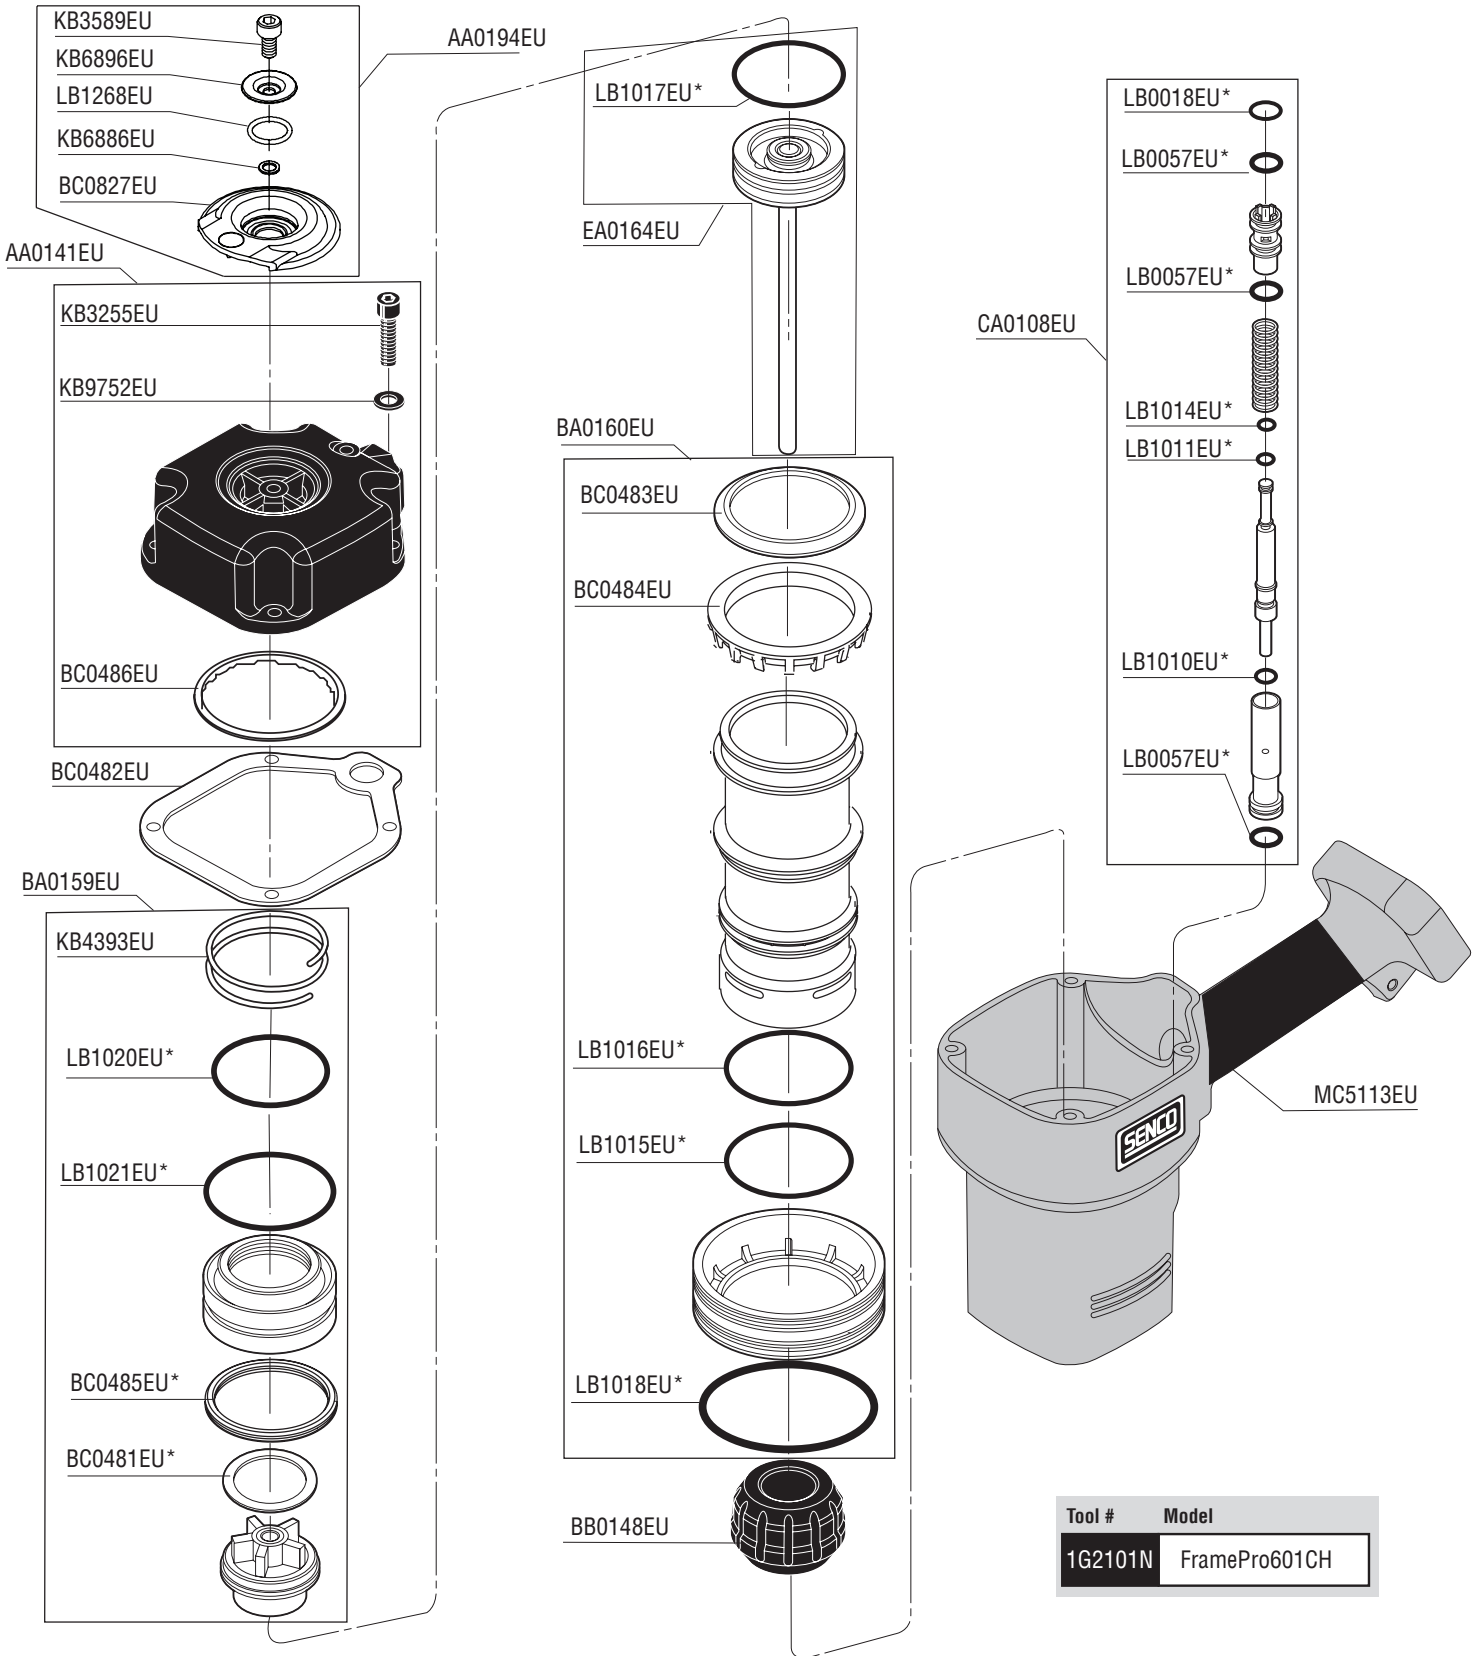

SENCO[®]

FramePro[®] 601

Framing Nailer

Parts Reference Guide

Repair Kit
YK0360EU

*** Schematic drawings inside**

Senco Brands Inc.
4270 Ivy Pointe Blvd.
Cincinnati, Ohio 45245
Visit Our Website: www.senco.com
EU Website: www.verpa-senco.com

Questions? Comments? call Senco's toll-free Action-line:
1-800-543-4596 (North & South America only)
or e-mail: toolprof@senco.com

FramePro® 601

SENCO®

*O-Rings available- order YK0360EU

Tool #	Model
1G2101N	FramePro601CH