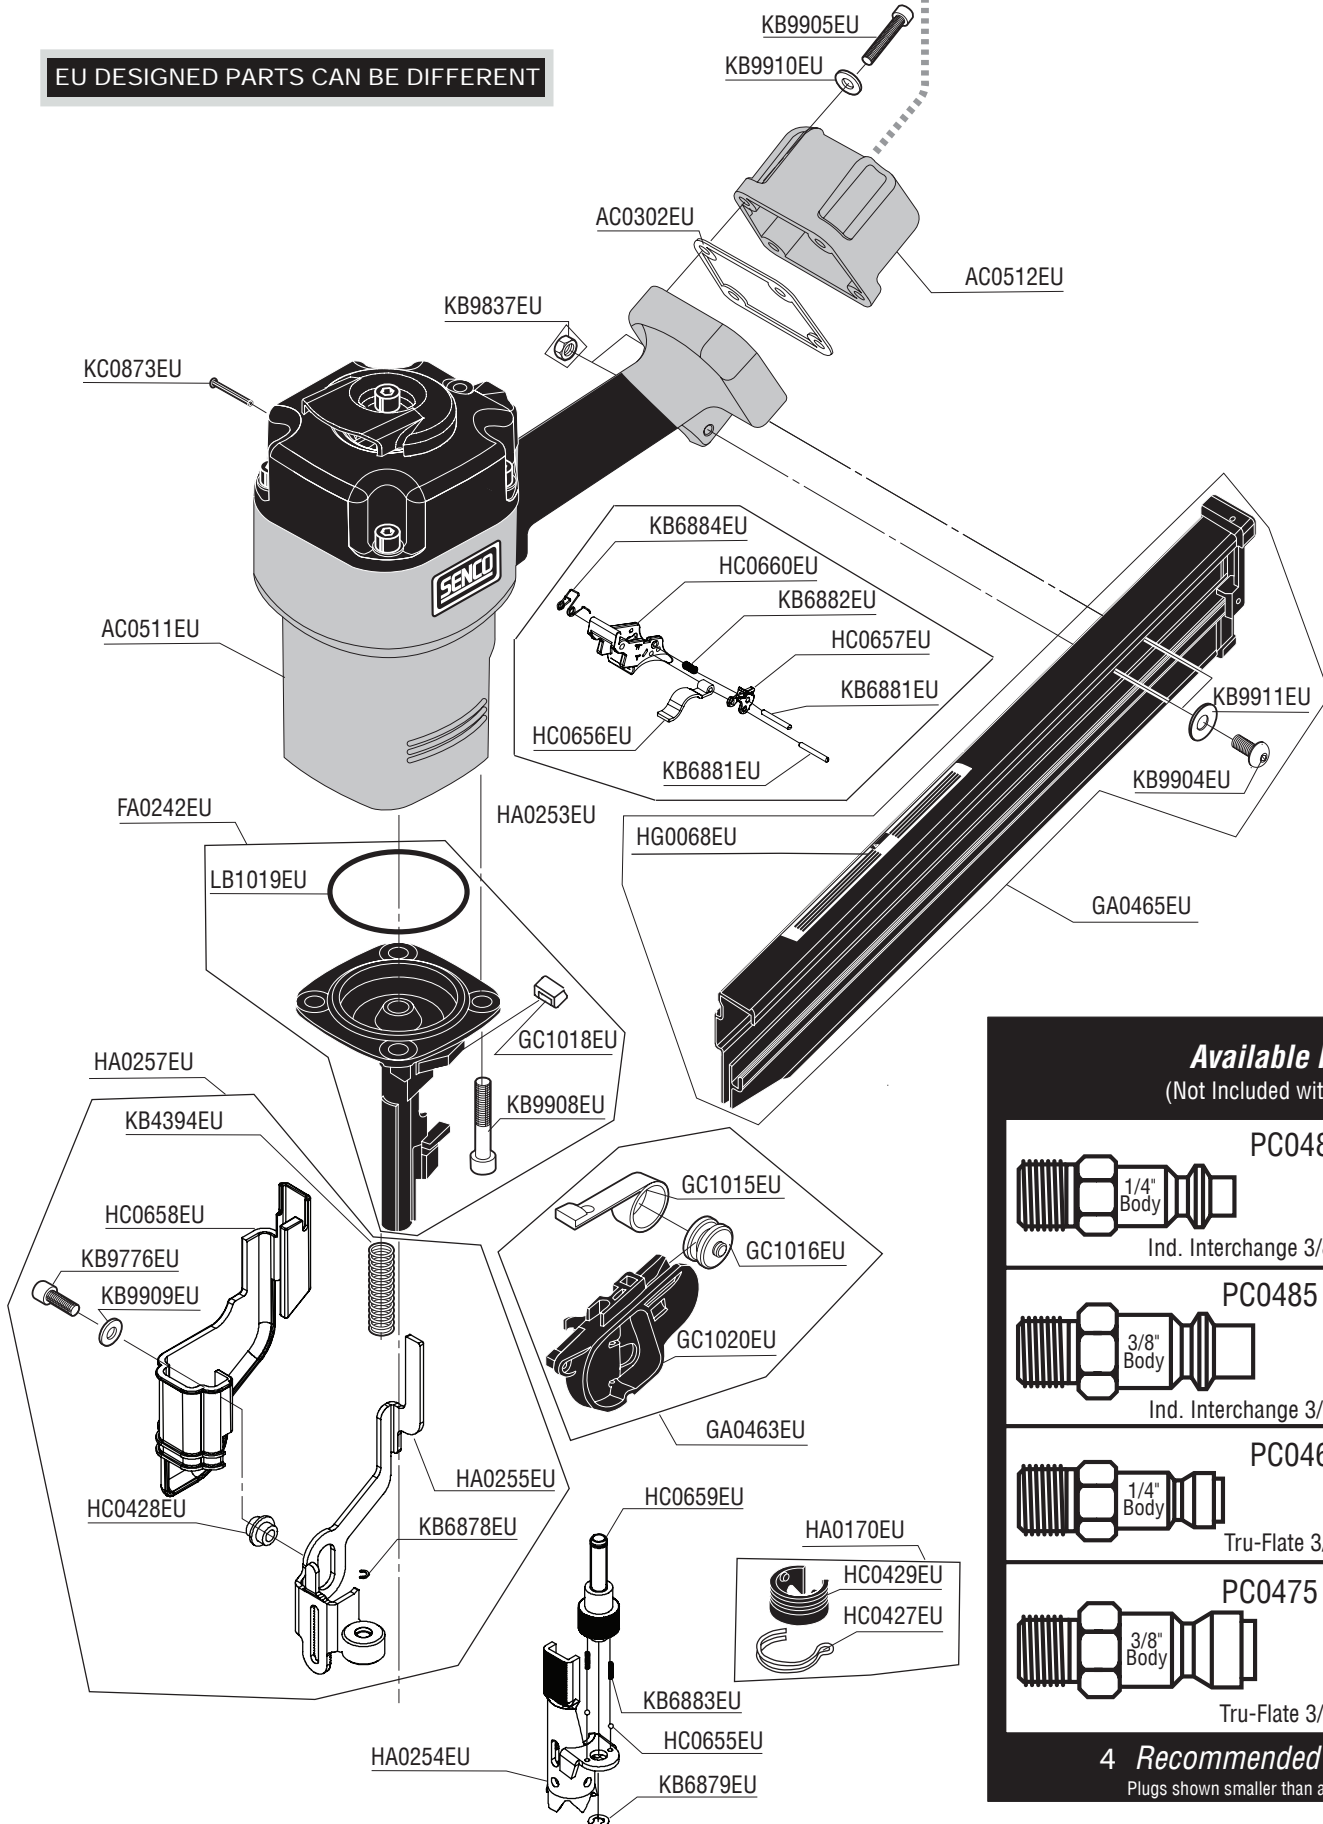

EU DESIGNED PARTS CAN BE DIFFERENT