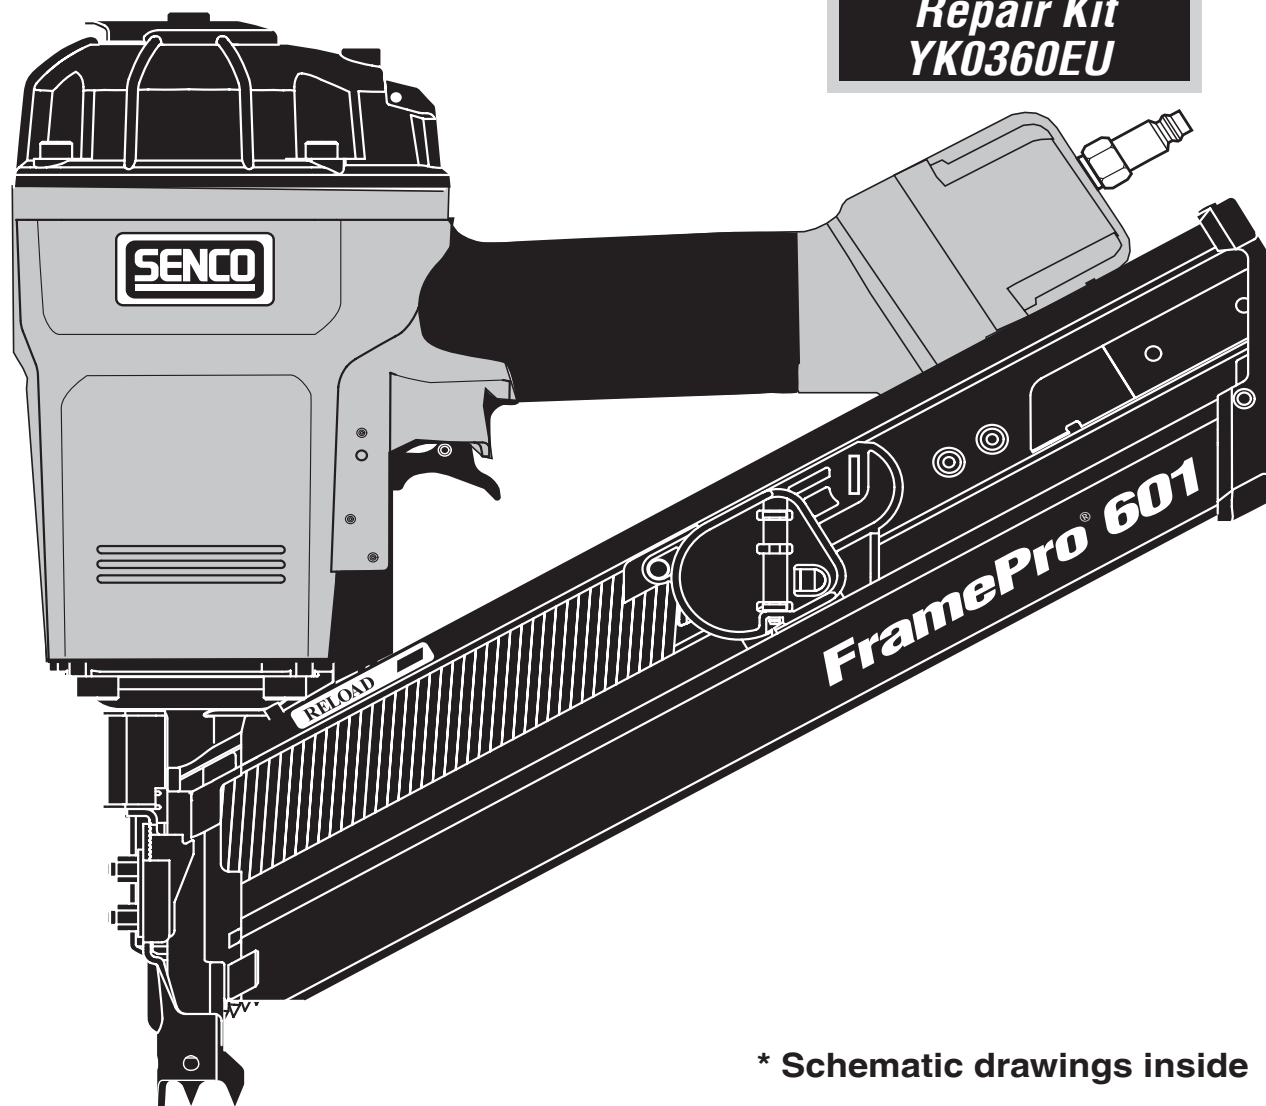

SENCO[®]

FramePro[®] 601

Framing Nailer

Parts Reference Guide

Repair Kit
YK0360EU

*** Schematic drawings inside**

Senco Brands Inc.
4270 Ivy Pointe Blvd.
Cincinnati, Ohio 45245
Visit Our Website: www.senco.com
EU Website: www.verpa-senco.com