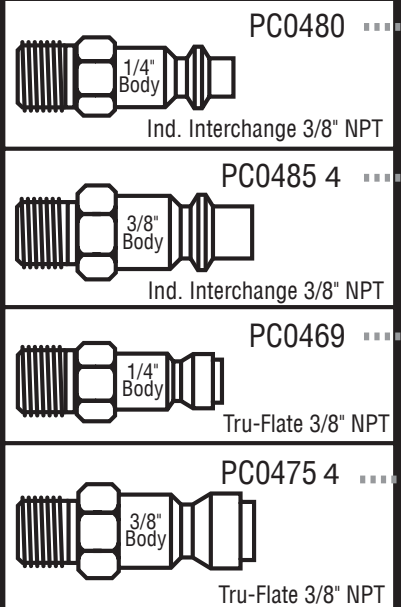

Available Plugs (Not Included with Tool)