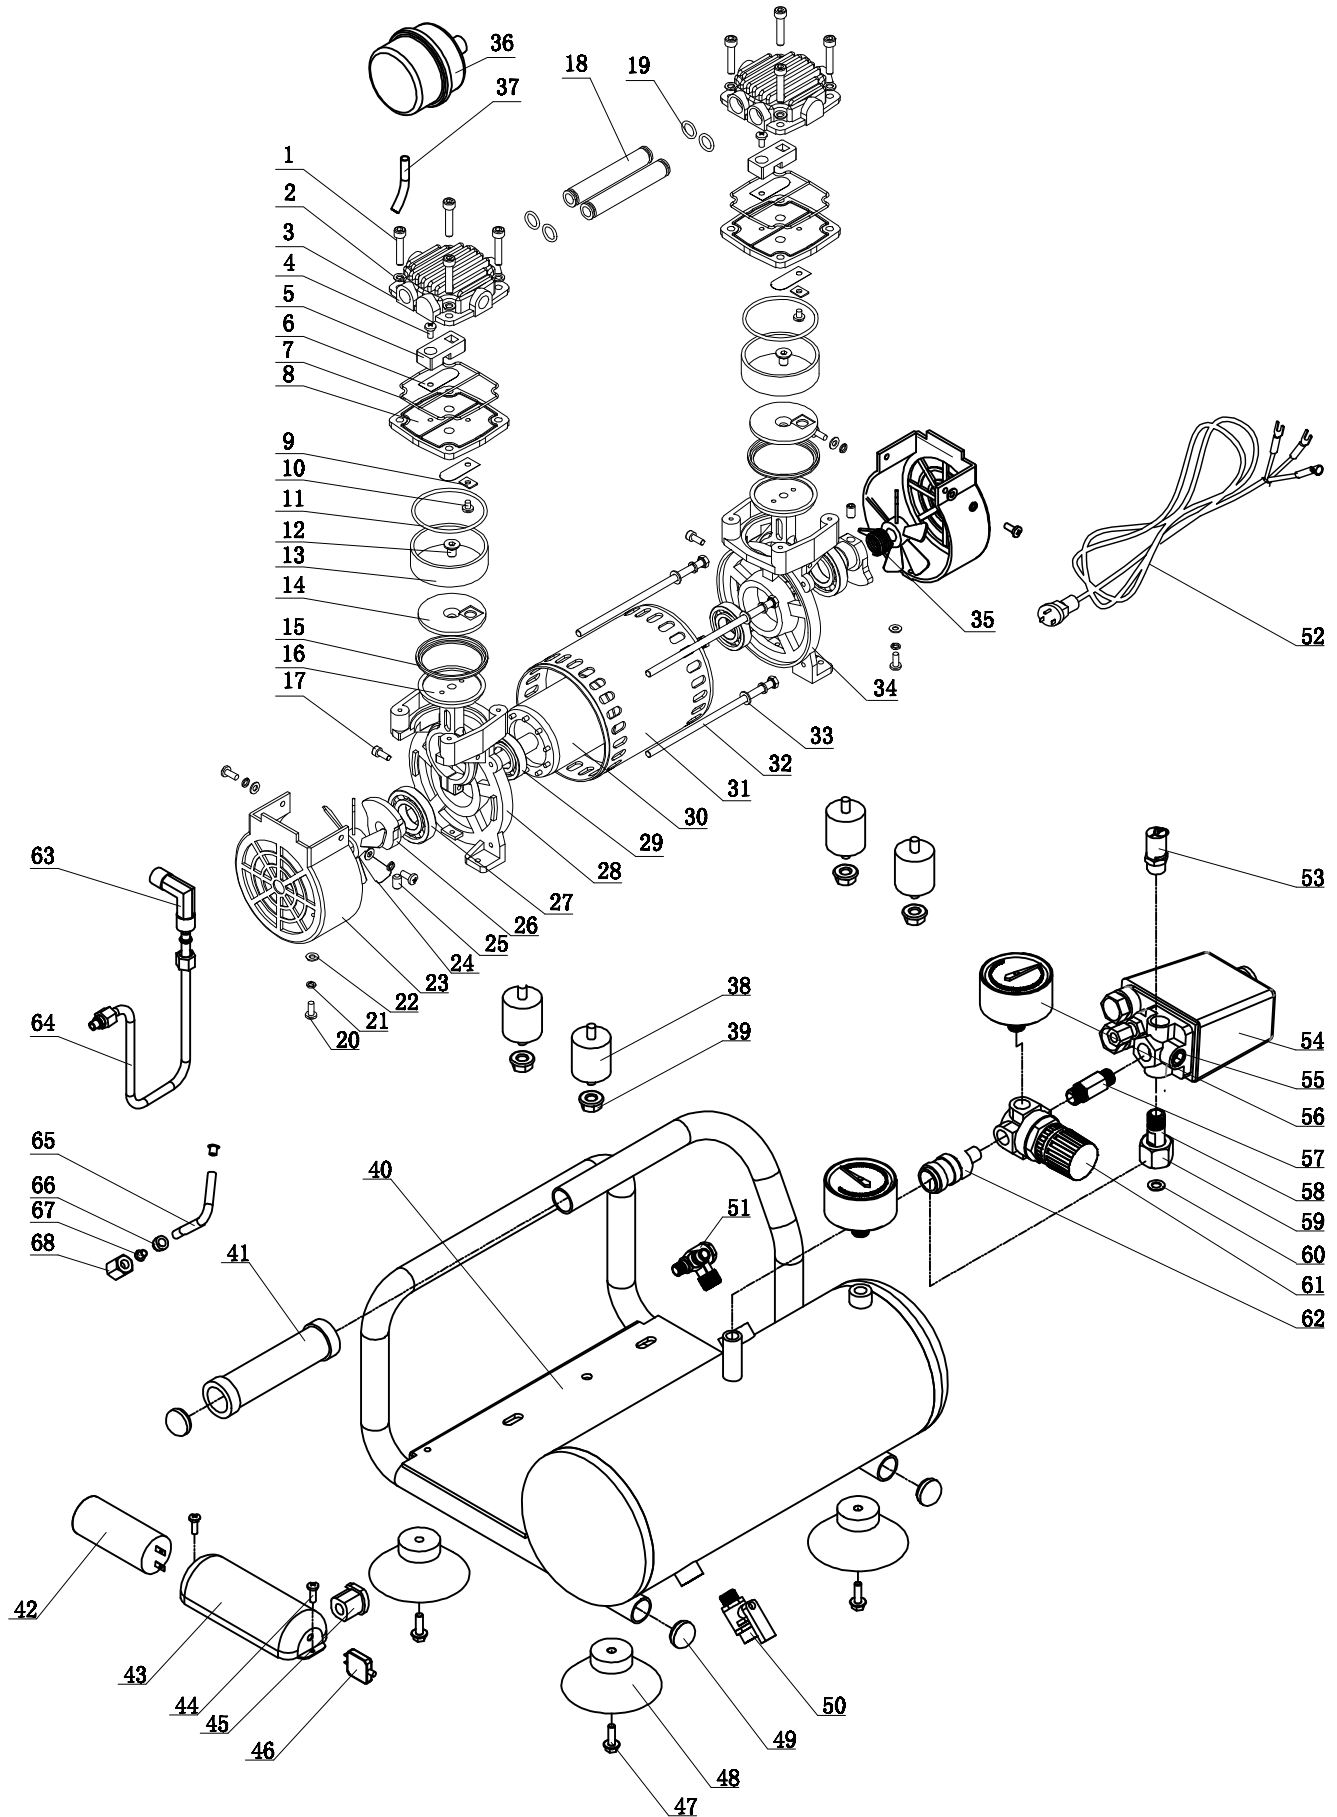

AC4504 Exploded View

AC4504 parts list

No.	item code	Qty	
01	A100022001	8	Screw
02	A100022002	8	Cushion
03	A100022003	2	Cylinder Head
04	E100022005	2	Screw
05	A100022005	2	Limit Range Implement
06	A100022006	4	Valve Block
07	A100022007	2	Seal
08	A100022008	2	Valve Board
09	A100022009	2	Valve plate clamp
10	E100022012	2	Screw
11	A100022011	2	O-Ring
12	A100022012	2	Screw
13	A100022013	2	Cylinder
14	A100022014	2	Valve Board
15	A100022015	2	Piston Cup
16	A100022016	2	Connecting Rod
17	A100022017	2	Screw
18	A100022018	2	Gas-guide Tube
19	A100022019	4	O-ring
20	A100022020	6	Screw
21	A100022021	6	Cushion
22	A100022022	6	Flat washer
23	A100022023	2	Wind Scooper
24	A100022024	2	Fan
25	A100022025	2	Screw
26	A100022026	2	Crank
27	A100022027	2	Bearing
28	A100022028	1	Left Crankcase
29	A100022029	2	Bearing
30	A100022030	1	Motor Rator
31	A100022031	1	Motor Stator
32	A100022032	4	Bolt
33	A100022033	4	Flat washer
34	A100022034	1	Right Crankcase
35	A100022035	2	spring
36	A100022036	1	Air Filter
37	A100022037	1	Hush Pipe
38	A100022038	4	Shock Pad
39	A100022039	4	Nut
40	A100022040	1	Horizontal Tank
41	A100022041	1	Handle Sleeve
42	A100022042	1	Capacity
43	A100022043	1	Capacity Cover
44	E100022046	2	Screw
45	A100022045	1	Power Cord Buckle
46	A100022046	1	Protector
47	A100022047	2	scew
48	E100022068	4	Foot Pad
49	A100022049	2	Apertural Plug
50	A100022050	1	Ball Valve
51	A100022051	1	Check Valve
52	A100022052	1	Power Cord
53	A100022053	1	Safy Valve
54	A100022054	1	Pressure Switch
55	E100022074	1	Choke plug
56	A100022056	2	Pressure Gauge
57	A100022057	1	double joint
58	E100022080	1	Flexible Joint nut
59	E100022081	1	Flexible Joint bolt
60	E100022082	2	Gasket
61	A100022061	1	Regulator Valve
62	E100022072	1	Quick Connect
63	A100022063	1	Elbow
64	A100022064	1	Exhaust Pipe(AI)
65	A100022065	1	Unloading Pipe
66	E100022091	1	Cutting Sleeve
67	E100022089	2	Lining
68	E100022092	1	Nut