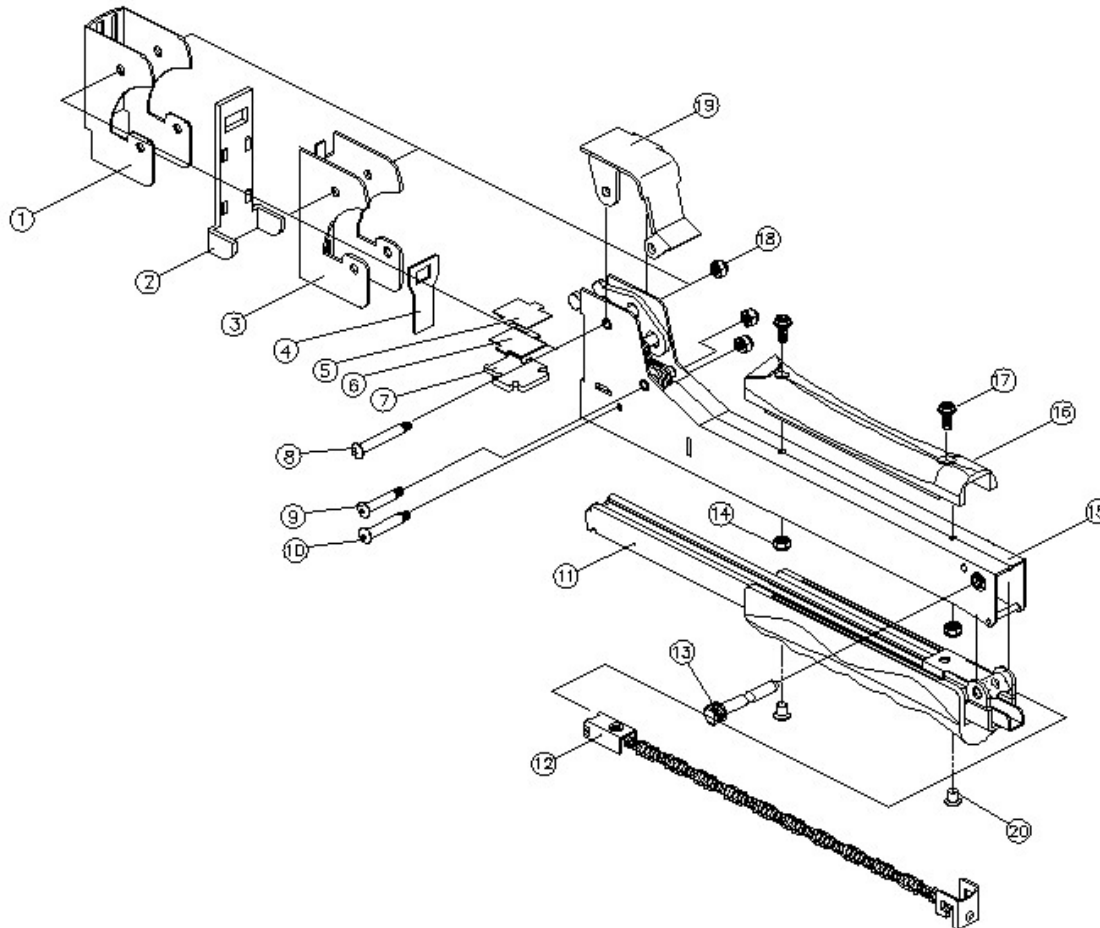

SHT-F Hammer Tacker

SENCO®

Tool # Model
6R2001N SHT-F

EU DESIGNED PARTS CAN BE DIFFERENT

CHART No.	PART No.	DESCRIPTION
1	FC0777EU	COVER
2	FC0778EU	FRONT PLATE
3	FC0779EU	COVER
4	EC0468EU	DRIVER
5	FC0780EU	SPACER
6	FC0781EU	SPACER BUMPER
7	FC0782EU	LOWER SPACER
8	KB6812EU	BOLT
9	KB6813EU	BOLT
10	KB6814EU	BOLT
11	GA0563EU	MAGAZINE ASY
12	GA0564EU	FEED ASY
13	KB6815EU	PIN
14	KB6816EU	NUT
15	AA0184EU	MAIN BODY ASY
16	AC0497EU	HANDLE GRIP
17	KB6817EU	SCREW
18	KB6818EU	NUT
19	AC0498EU	COVER
20	KB6819EU	RIVET