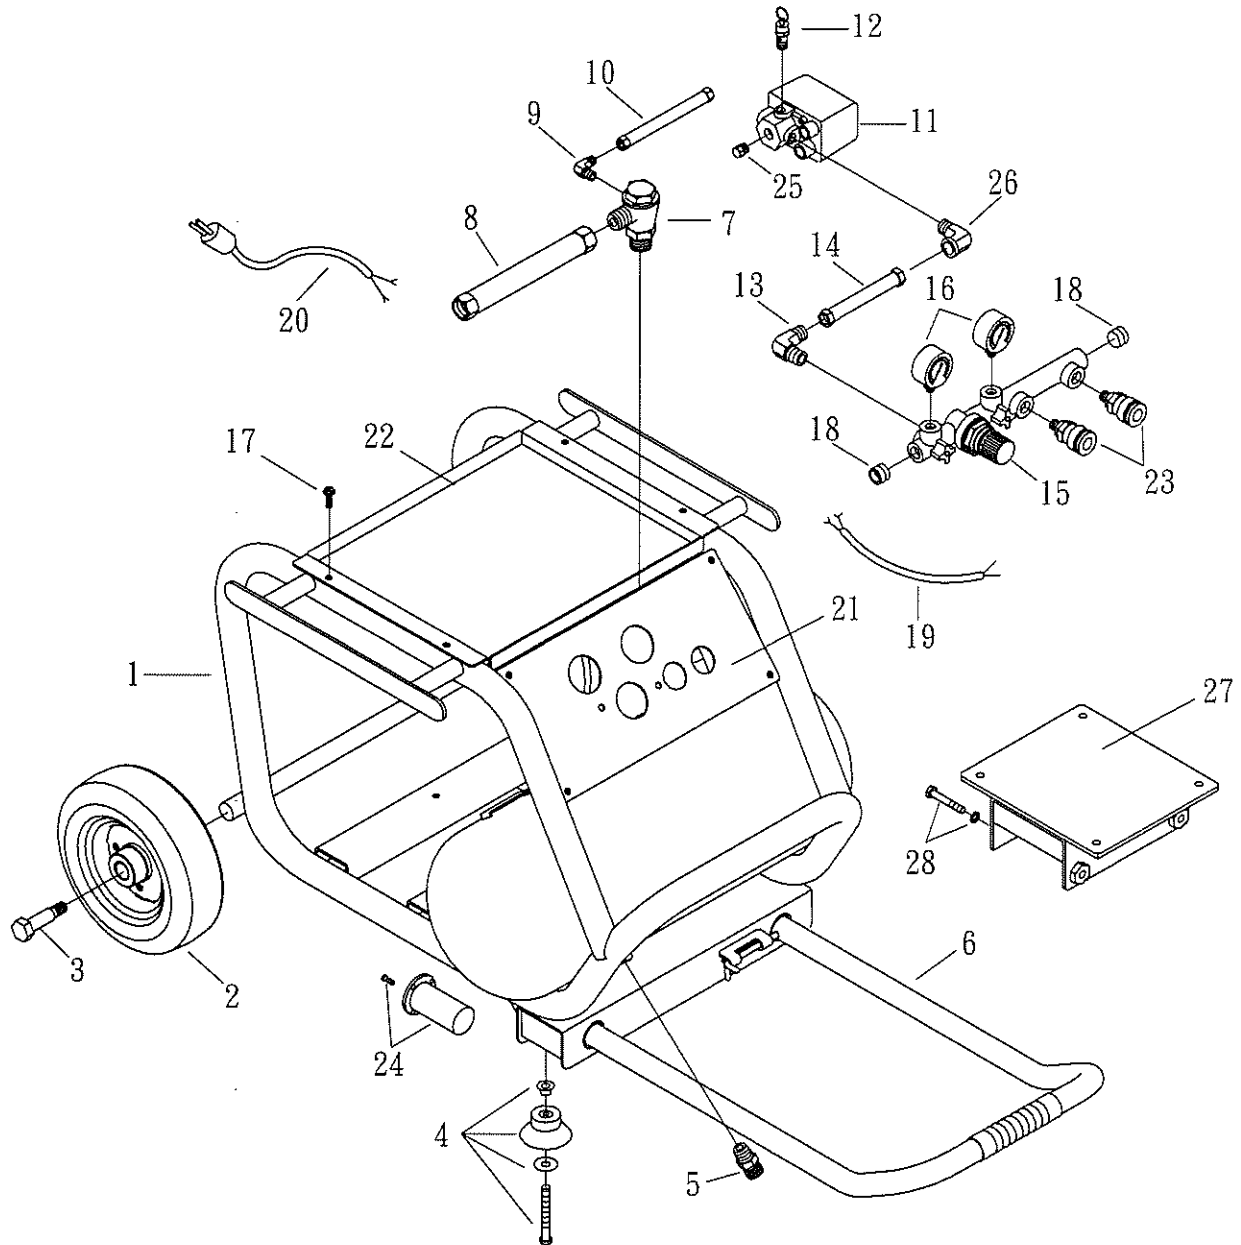

SPARE PARTS LIST

NO : XH-0911

REF. NO.	DESCRIPTION	PART NO.	QTY.	REF. NO.	DESCRIPTION	PART NO.	QTY.
1	Cylinder head	3101052	2	18	Oil draining plug	2N33-001	1
2	Allen bolt set	3B01-M06*035V	8	19	Oil filling plug set	2319003A	1
3	Exhaust elbow	2N06-04T04H	1	20	Oil sight gauge set	2303003A	1
4	Exhaust three way pipe	2N09-04H04T04H2	1	21	Breather set	2339009B	1
5	Exhaust tube set	3B2-04*215	1	22	Front cover set	3309020A	1
6	Air filter set	2140019A	2	23	Hexagon bolt	2B00-FM06*020	4
7	Filter element	2142013	2	24	Front bearing seat gasket	2G05-011	1
8	In. & Ex. valve assembly	3B13-K5047	2	25	Centrifugal switch set	2E24-19082P	1
9	Double head screw set	3B11-008-A	4	26	Cooling fan	2336002	1
10	Cylinder	3201005	2	27	Fan net	2E31-002	1
11	Cylinder gasket	2G04-015A	2	28	Motor seat block	2439008	4
12	Piston ring set	3B32-42N	2	29	Motor base	3421013	1
13	Piston set	3B31-42N	2	30	Starting capacitor	2E28-300F250V	1
14	Rod	2315049	1	31	Running capacitor	2E27-070F250V	1
15	Rod set	3B33-NB2033	1	32	Thermal protector	2E25-15A	1
16	Crankshaft & balancer	3304070	1	33	Hexagon bolt set	3B00-FM08*020V	4
17	Motor set	3B8-NB2806A	1	34	Allen bolt set	3B01-M08*020V	4

## SPARE PARTS LIST

NO : XH-0911

REF. NO.	DESCRIPTION	PART NO.	QTY.	REF. NO.	DESCRIPTION	PART NO.	QTY.
1	Air tank	3401C024	1	15	Regulator	2408027	1
2	Tank wheel	2402032B	2	16	Pressure gauge	2D12-15V15KS	2
3	Tank wheel bolt	2418005	2	17	Bolt	2B02-FM5*010WB	10
4	Rubber pad set	3433013-A	2	18	Plug	2B14-ST02E	2
5	Drain valve	2405014	1	19	Cable	2E02-2C30702Y2T	1
6	Grip set	3432041-A	1	20	Power cable	2E01-015	1
7	Check valve	2414025T	1	21	Panel	3420065	1
8	Tube	2T02-04*0680	1	22	Shield	3420062	2
9	Unloading elbow	2N06-01T02H	1	23	Quick coupler	07S1/4M-E	2
10	Tube	3B2-02*190F	1	24	Handle bushing	2N32-005-A	2
11	Pressure switch	2E21-070C	1	25	Plug	2N33-009	1
12	Pressure relief valve	2406018CE	1	26	Elbow	2N08-02T02TEC	1
13	Exhaust elbow	2N06-02T02S	1	27	Body seat	3403157	1
14	Tube	2T06-025	1	28	Hexagon bolt set	3B00-FM08*110V	2