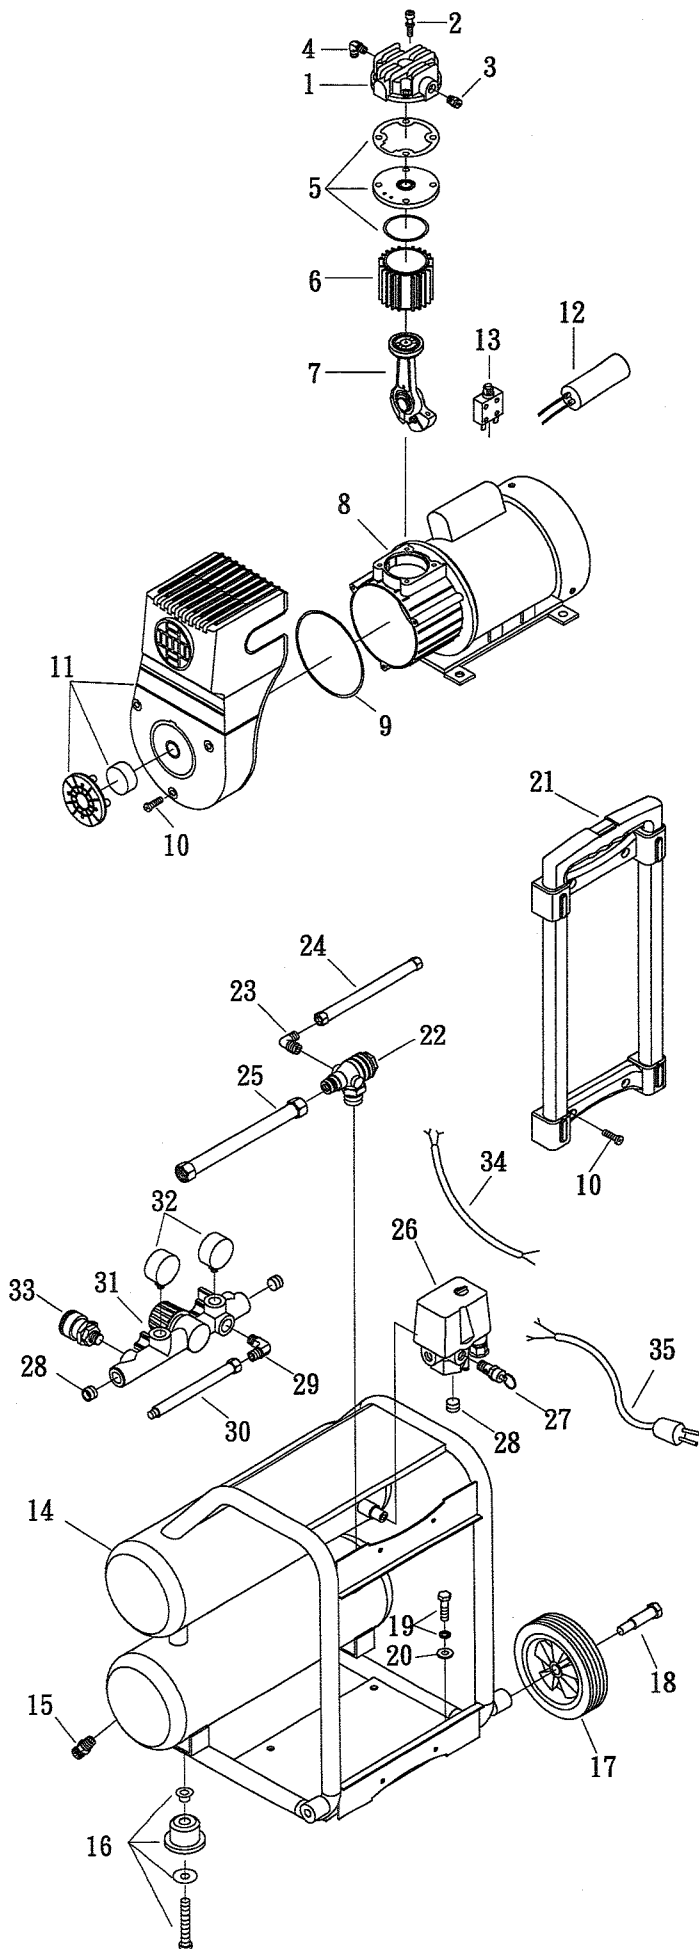

SPARE PARTS LIST

NO : VA-1303

REF. NO.	DESCRIPTION	PART NO.	QTY.
1	Cylinder head	3101096H	1
2	Allen bolt set	3B01-M06*080V	4
3	Auto relief valve	2409003	1
4	Exhaust elbow	2N06-02T03HL	1
5	Exhaust valve seat set	3B11-A9000A	1
6	Cylinder	3201065	1
7	Rod set	3B34-MB57	1
8	Motor set	3B8-XMB5706S	1
9	Front cover gasket	2G07-009	1
10	Bolt	2B02-FM5*015RS	7
11	Shroud	2428012RS	1
12	Running capacitor	2E27-020F4041	1
13	Circuit breaker	2E25-04AS	1
14	Air tank	3401047	1
15	Drain valve	2405012	1
16	Rubber pad set	3433011-ARS	2
17	Tank wheel	2402025RS	2
18	Tank wheel bolt	2418001RS	2
19	Hexagon bolt set	3B00-FM08*015VRS	4
20	Body seat block	2439008	4
21	Grip	2432135RS	1
22	Check valve	2414036X	1
23	Unloading elbow	2N06-01T02H	1
24	Unloading tube	3B2-02*190F	1
25	Exhaust soft tube	2T02-03*0270RS	1
26	Pressure switch	2E21-BC296BEX	1
27	Pressure relief valve	2406018CE	1
28	Plug	2B14-ST02E	3
29	Exhaust elbow	2N06-02T02SRS	1
30	Tube	2T06-025RS	1
31	Regulator	2408012RS	1
32	Pressure gauge	2D12-15V14BAR	2
33	Quick coupler	07S1/4M-ERS	1
34	Cable	2E02-1C20502Y2T	1
35	Power cable	2E01-029S	1