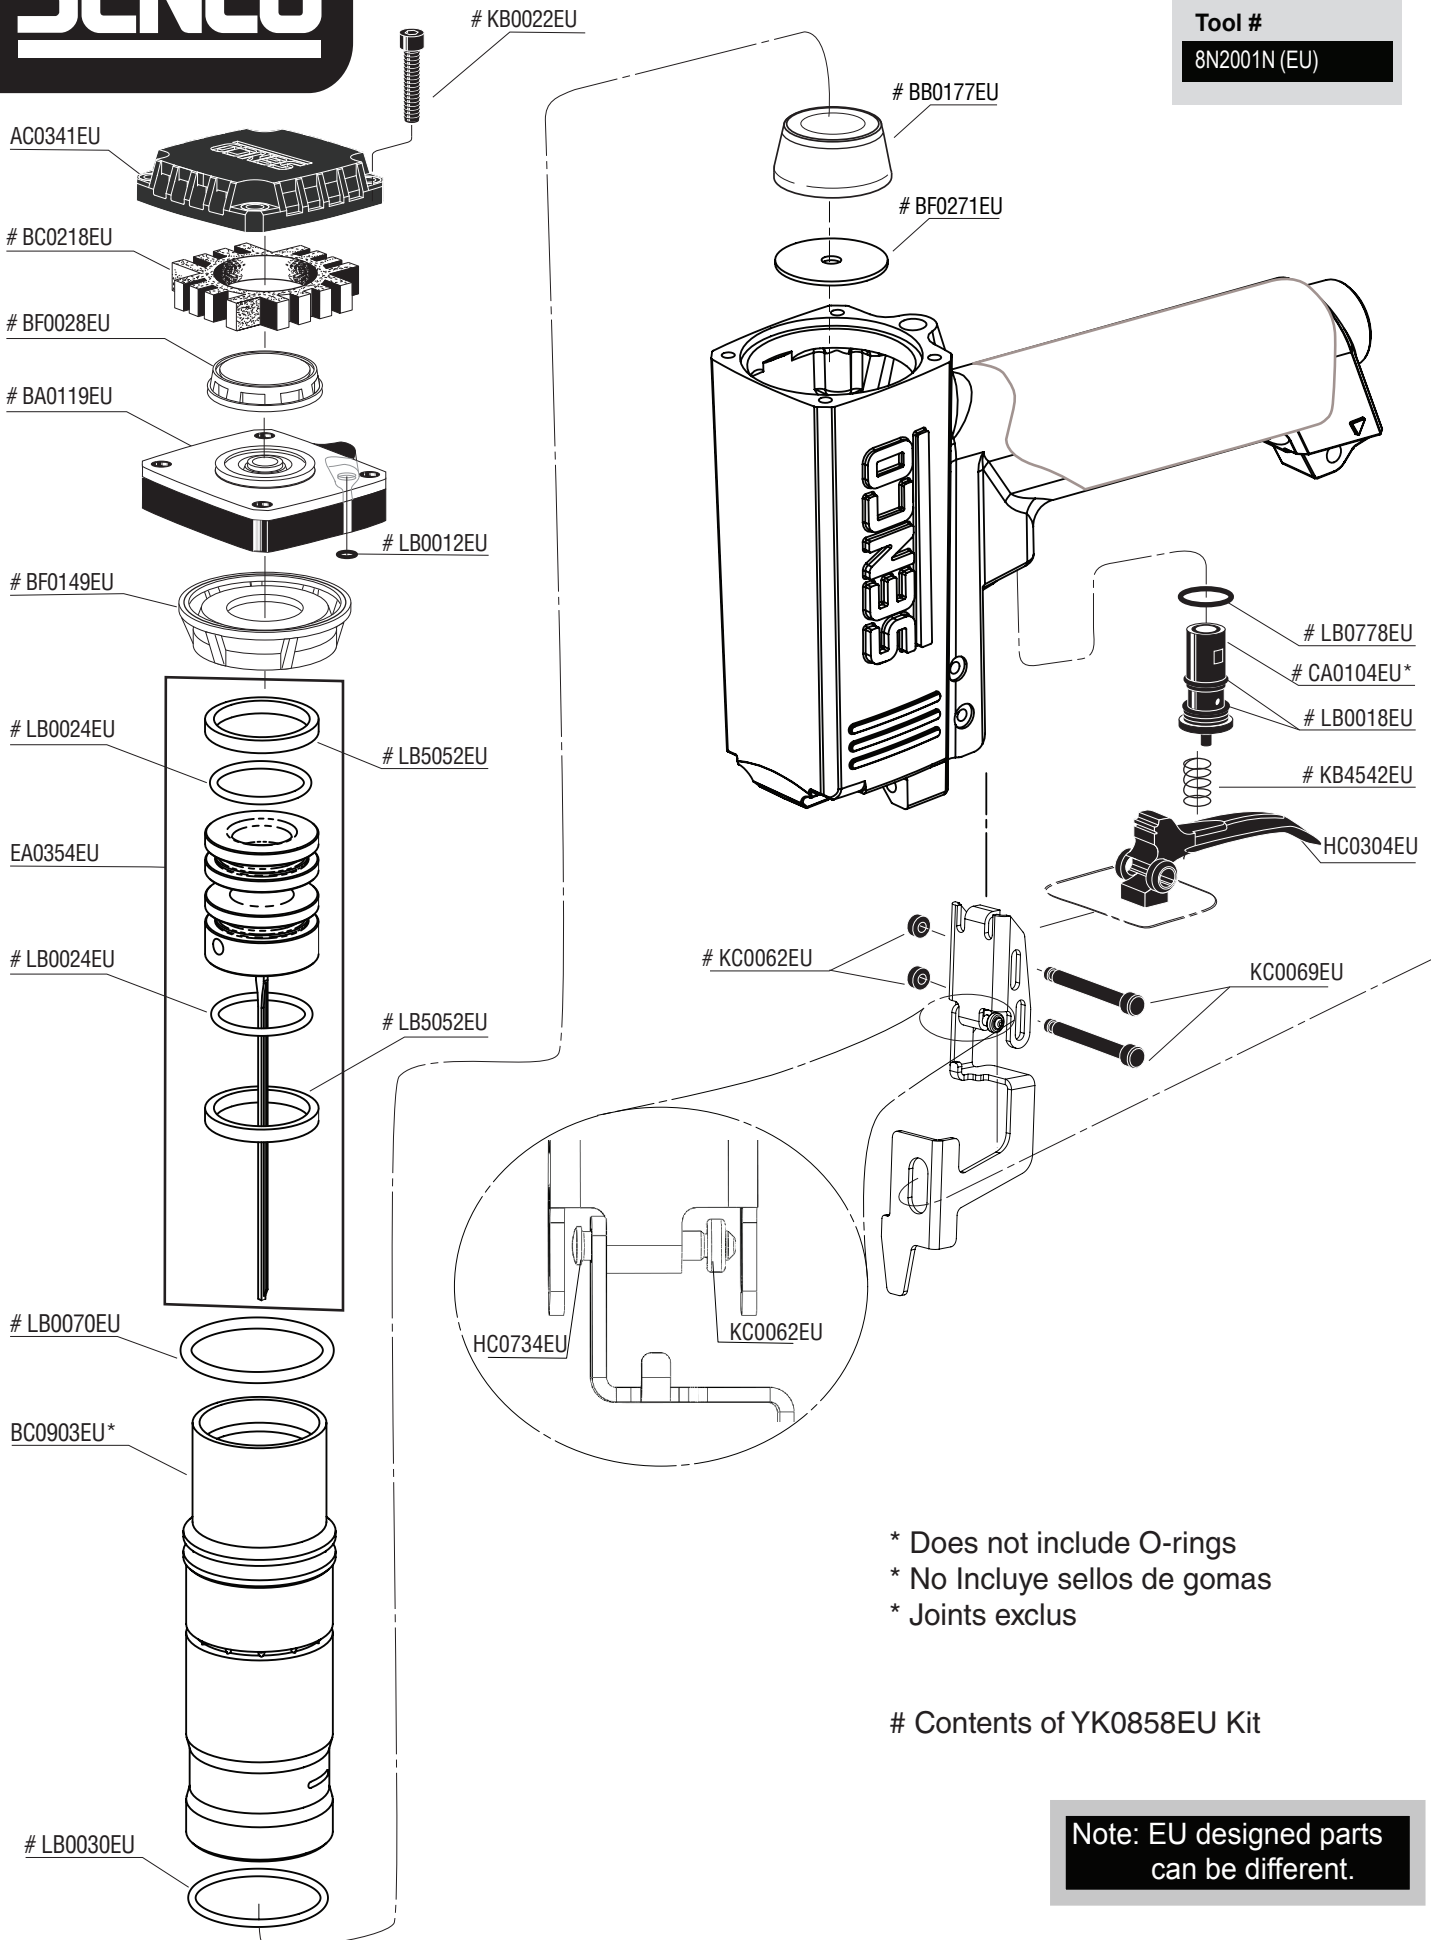

* Does not include O-rings
* No Incluye sellos de gomas
* Joints exclus

Contents of YK0858EU Kit

Note: EU designed parts can be different.